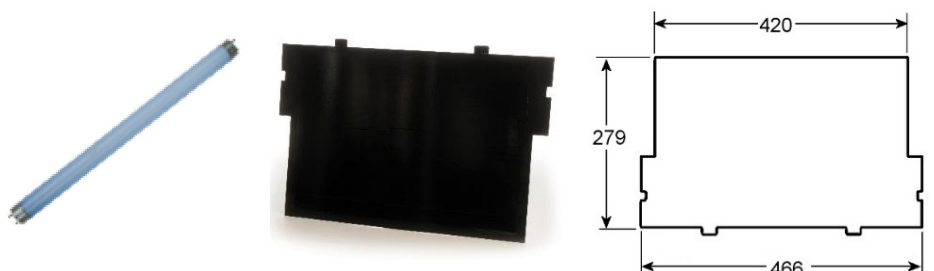

Replacement Order Code:

LS15WX-W - lamp – standard

LS15WS-W - lamp – shatter resistant

MGCTR3 - glue boards (pack of 6)

UK **MADE**

The manufacturer reserve the right to change specifications without prior notice